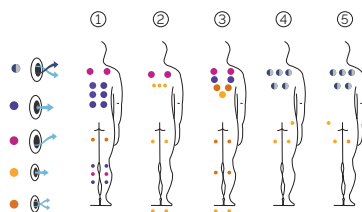

Touch5 PRO

Extraordinary massage intensity.

PREMIUM LINE

TECHNICAL SPECIFICATIONS

CODE 77262

Ideal for 4 people
5 different positions
2 loungers
3 seats
Measure: 216 x 216 x 74 cm
Water volume: 1.063 litres
Weight: Empty 261 kg / Full 1.324 kg
6 colours
5 types of massage

STANDARD FEATURES	
Total massage points	56
Stainless steel water massage jets	46
Stainless steel jets Blue Wave System	10
Water fountains	2
Headrests	3
Touch Panel	✓
Ultraviolet Treatment	✓
Metal structure & ABS base	✓
Prime Tex Cover	✓
EcoSpa	✓
Colour Sense	5 LEDs + Backlit accessories
OPTIONAL FEATURES	
Nordic Insulation System	Optional
Blue Connect Plus	Optional
Surround Bluetooth Audio 2.1	Optional
Wifi Spa Control	Optional
Without cabinet	Optional
Heat Pump	Optional
MASSAGE PUMPS	
Water massage	2 x 1800 W / 2.5 CV
FILTRATION AND HEATING	
Recirculation pump	200 W
Water heater	3.000 W
Type of filter	Cartridge
POWER SUPPLY	
Power requirement to 230 V (LOW/AMP)	3.800 W / 16.52 A
Voltage	230 V / 400 V III

SHELL FINISHES

FURNITURE FINISHES (OUTDOOR CABINET)

FEATURES

OPTIONAL FEATURES

As part of our policy of continuous improvement, we reserve the right to modify design and/or specifications without prior notice.