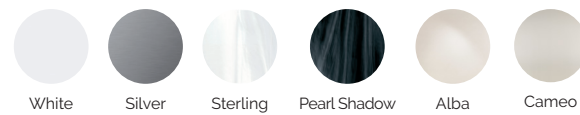

SHELL FINISHES