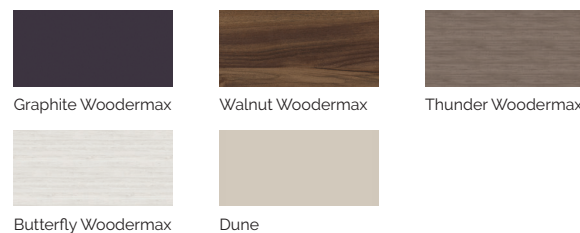

FURNITURE FINISHES (OUTDOOR CABINET)