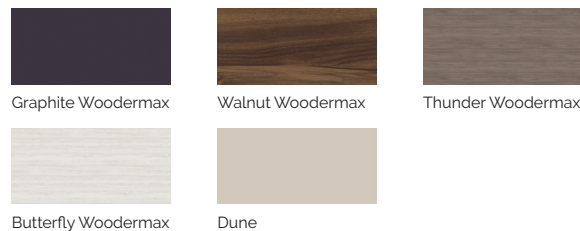

ACABADOS REVESTIMIENTO DEL MUEBLE EXTERIOR