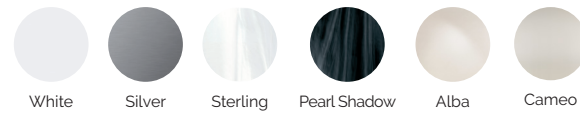

SHELL FINISHES