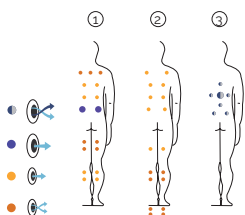

Touch PRO

The perfect retreat for couples: ideal dimensions.

PREMIUM LINE

CODE 77261

Ideal for 3 people

3 different positions

2 loungers

1 seat

Measures: 216 × 166 × 74 cm

Water volume: 780 litres

Weight: Empty 261 kg / Full 1.041 kg

6 colours

4 types of massage

TECHNICAL SPECIFICATIONS

STANDARD FEATURES

Total massage points	42
Stainless steel water massage jets	35
Stainless steel jets Blue Wave System	7
Headrests	3
Touch Panel	✓
Ultraviolet Treatment	✓
Metal structure & ABS base	✓
Prime Tex Cover	✓
EcoSpa	✓
Colour Sense	5 LEDs + Backlit accessories

OPTIONAL FEATURES

Nordic Insulation System	Optional
Blue Connect Plus	Optional
Surround Bluetooth Audio 2.1	Optional
Wifi Spa Control	Optional
Without cabinet	Optional
Heat Pump	Optional

MASSAGE PUMPS

Water massage	2.200 W / 3 CV

FILTRATION AND HEATING

Recirculation pump	200 W
Water heater	3.000 W
Type of filter	Cartridge

POWER SUPPLY

Power requirement to 230 V (LOW/AMP)	3.400 W / 14,6 A
Voltage	230 V / 400 V III

SHELL FINISHES

FURNITURE FINISHES (OUTDOOR CABINET)

FEATURES

OPTIONAL FEATURES